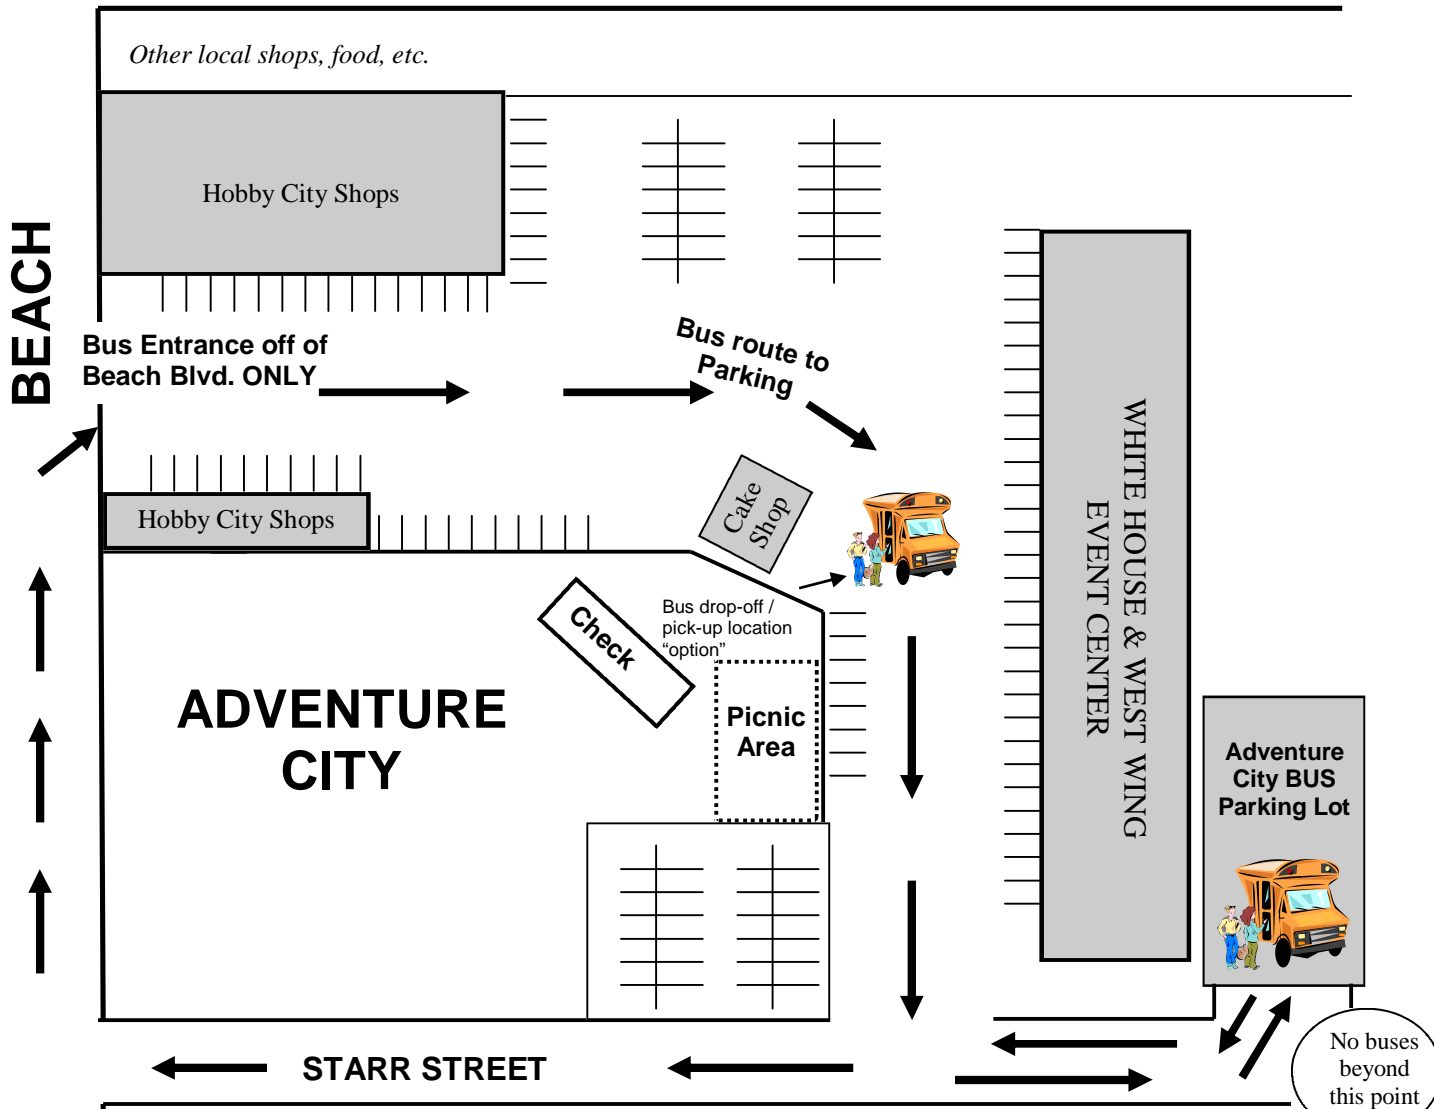

Adventure City Bus Route Instructions (714) 236-9300

BALL ROAD

BUS DROP-OFF/PICK-UP ROUTE: If you are traveling South on Beach Blvd., there is not a left turn bay for entering Adventure City off of Beach Blvd. You must make a U-Turn or go around the block to enter in off Beach Blvd. The city prohibits buses turning around in residential areas and you could be cited. Please **ALWAYS** enter in off Beach Blvd. and follow the parking lot around through Adventure City towards Starr Street. Parking is available for Buses in the **ADVENTURE CITY BUS PARKING LOT**. Feel free to park, unload and load from your parking lot location OR utilize the drop-off and pick-up location.

FREE ADMISSION: Bus drivers have complimentary admission to Adventure City the day they drive a group. Go to Guest Relations and tell them what group you are with for your complimentary admission.